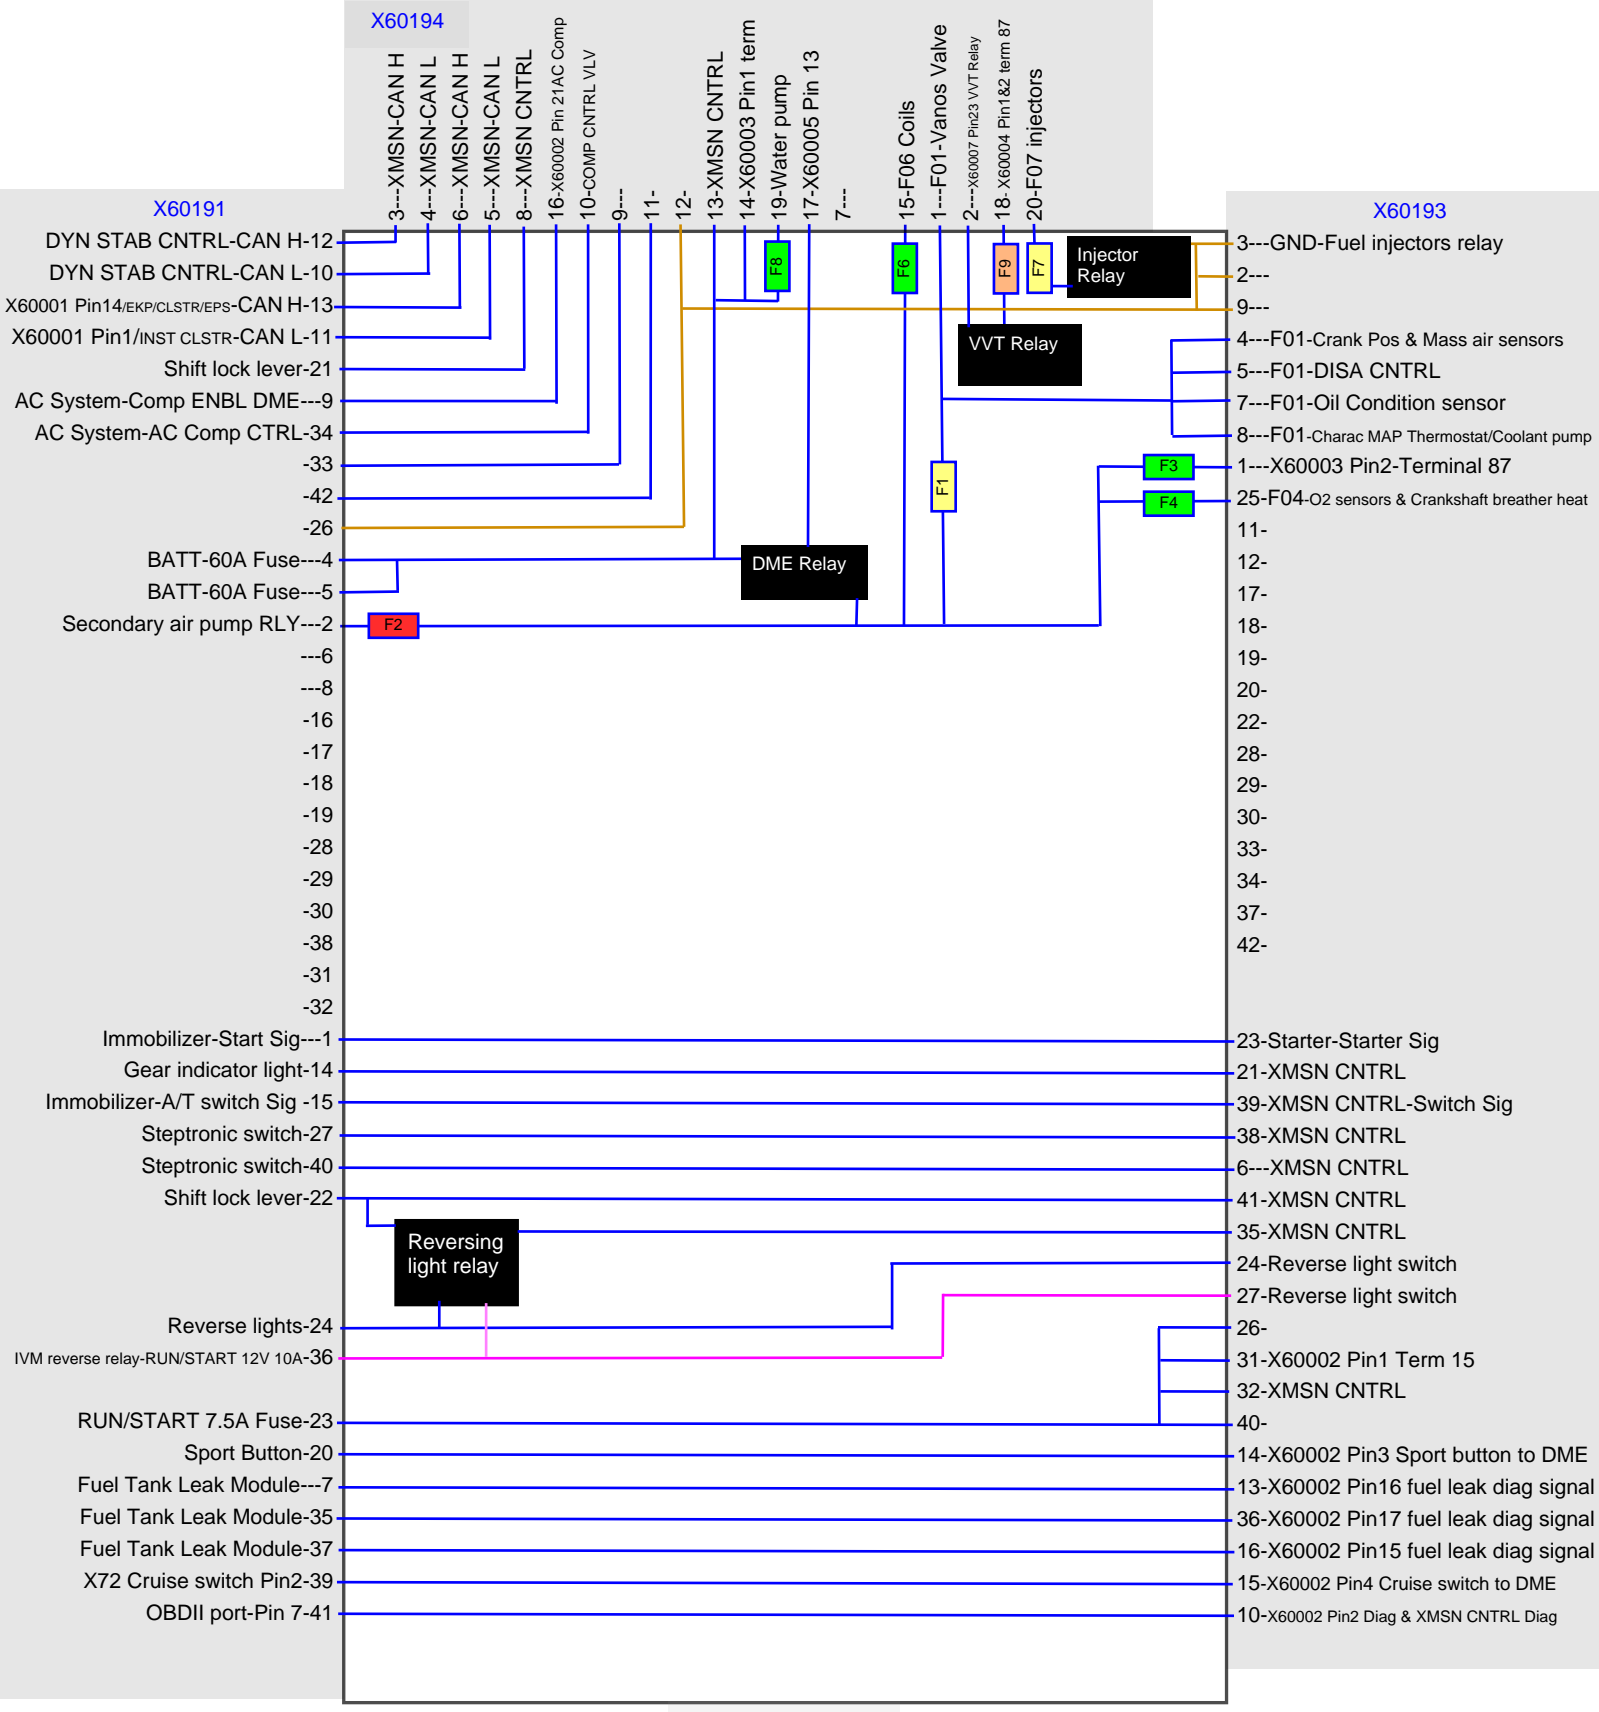

2007 Z4 IVM  
cross section

1-100A Fuse BATT

X60192