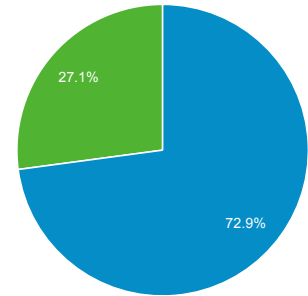

Audience Overview

May 21, 2013 - Jun 20, 2013

● % of visits: 100.00%

Overview

118,786 people visited this site

Visits **352,440**

Pageviews **3,060,515**

Avg. Visit Duration **00:09:16**

% New Visits **27.05%**

Unique Visitors **118,786**

Pages / Visit **8.68**

Bounce Rate **38.76%**

■ Returning Visitor ■ New Visitor

Language	Visits	% Visits
1. en-us	305,066	86.56%
2. en	9,481	2.69%
3. en-gb	7,565	2.15%
4. fr	2,234	0.63%
5. pl	2,024	0.57%
6. de-de	1,819	0.52%
7. ru	1,653	0.47%
8. es	1,482	0.42%
9. nl	1,423	0.40%
10. es-es	1,339	0.38%