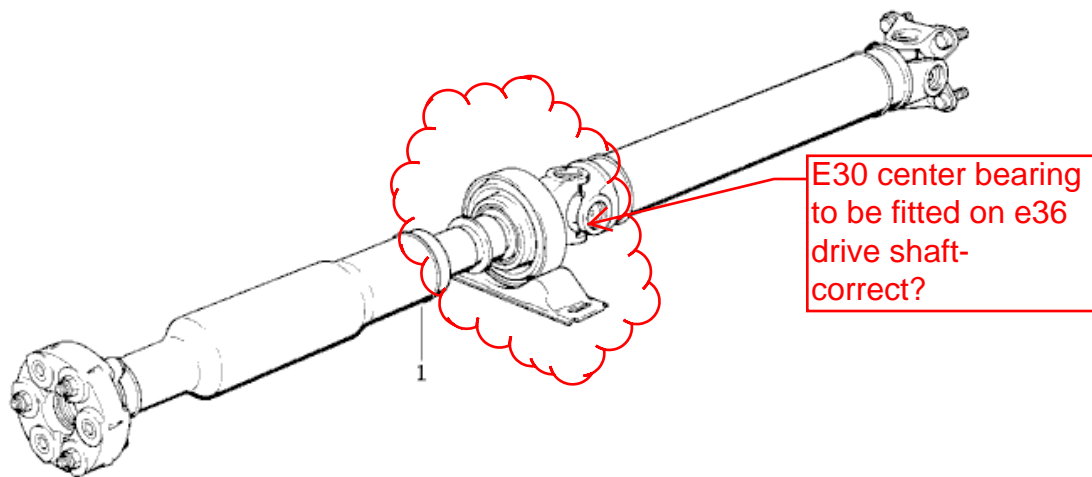

E30 325i Drive shaft (swivel joint)

[RealOEM.com Home](#) => [Select another car](#) => [Drive Shaft](#) => [Drive Shaft](#)

00003403

No.	Description	Supplement Qty	From	Up To	Part Number	Price	Notes	Photo
01	DRIVE SHAFT ASSY 5 SPEED(OVERDR.)TRANSM L=1483MM	1		09/1987	26111225635	\$736.92		